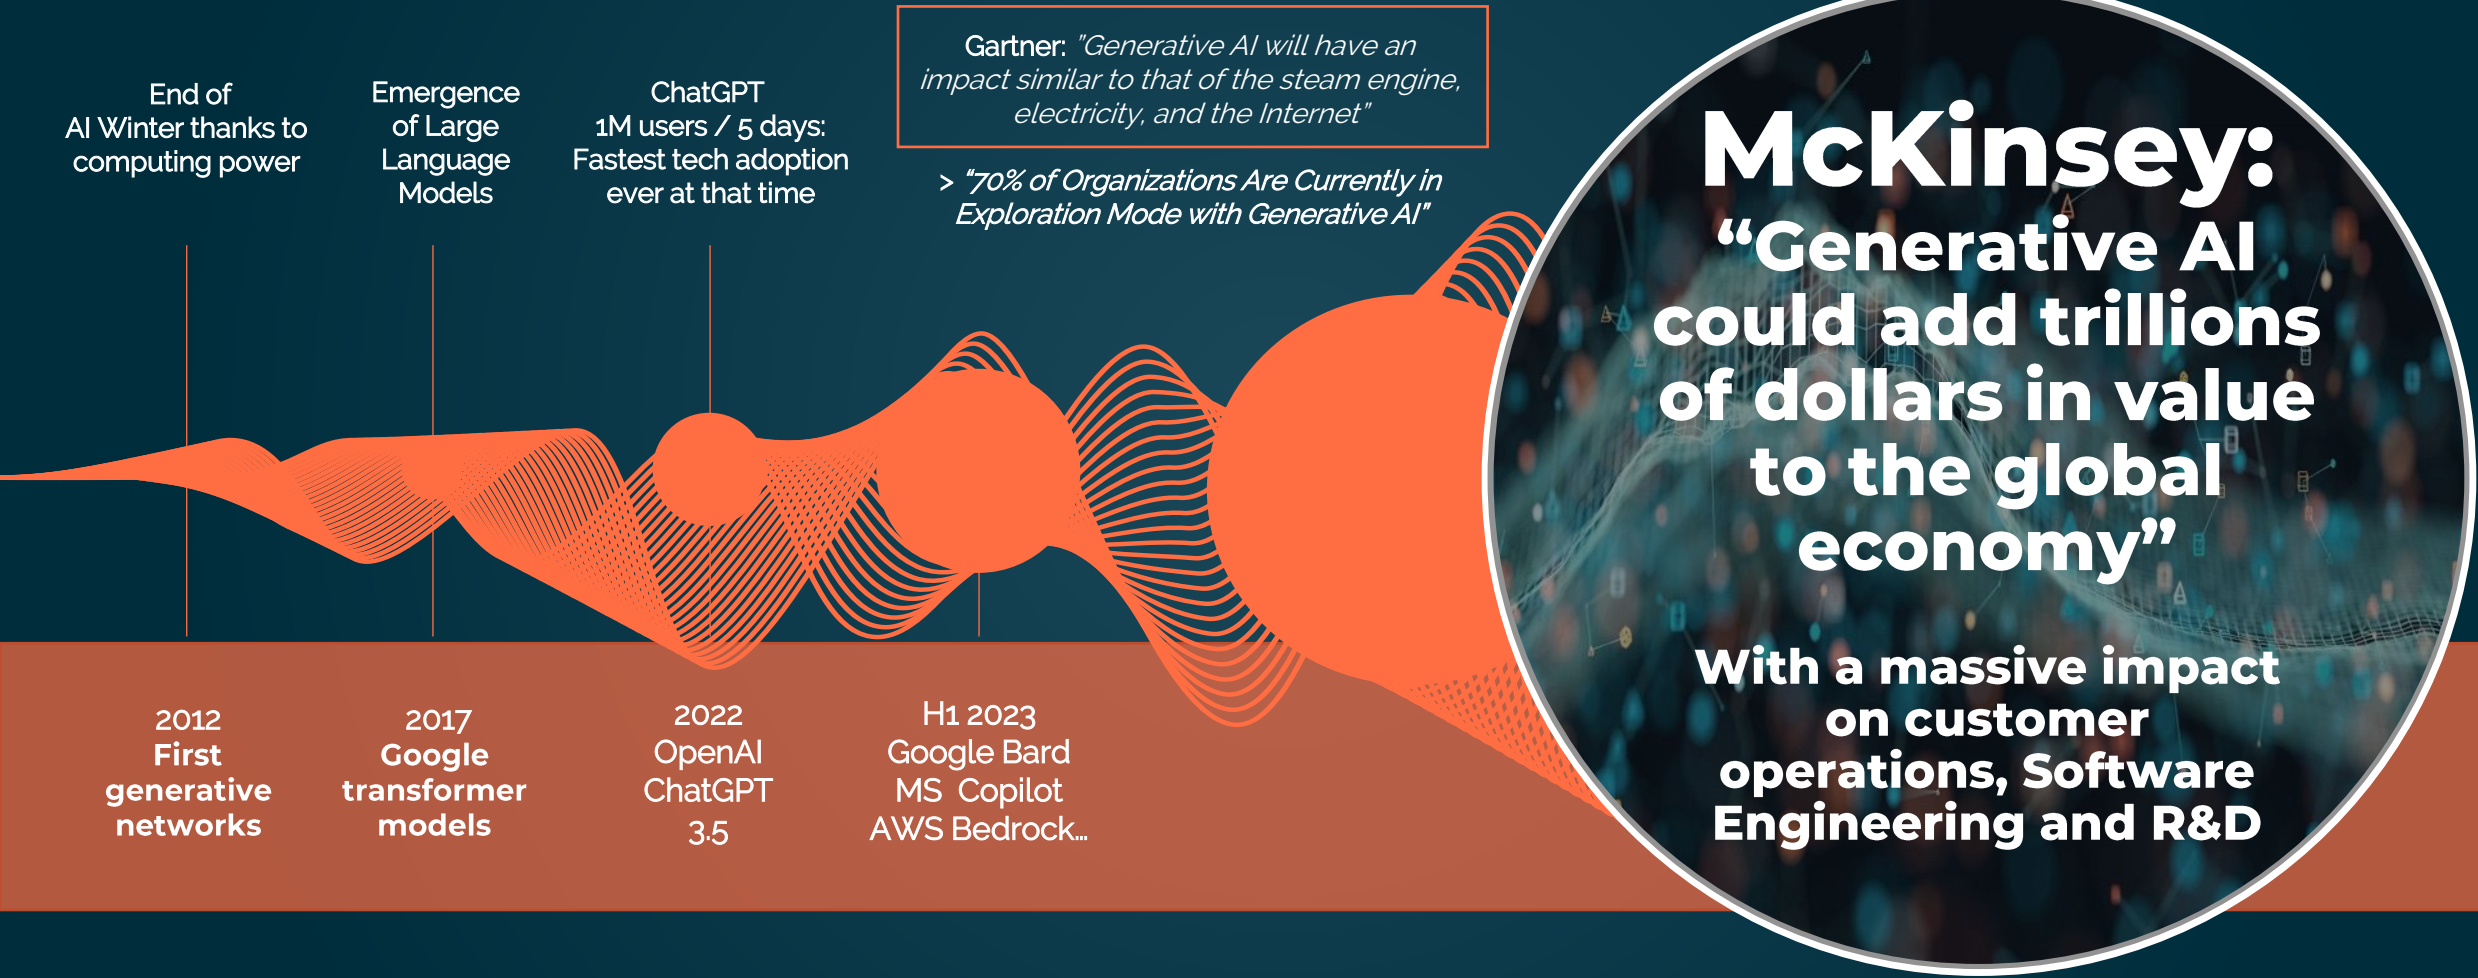

Wir stehen erst am Anfang einer exponentiellen GenAI-Revolution!