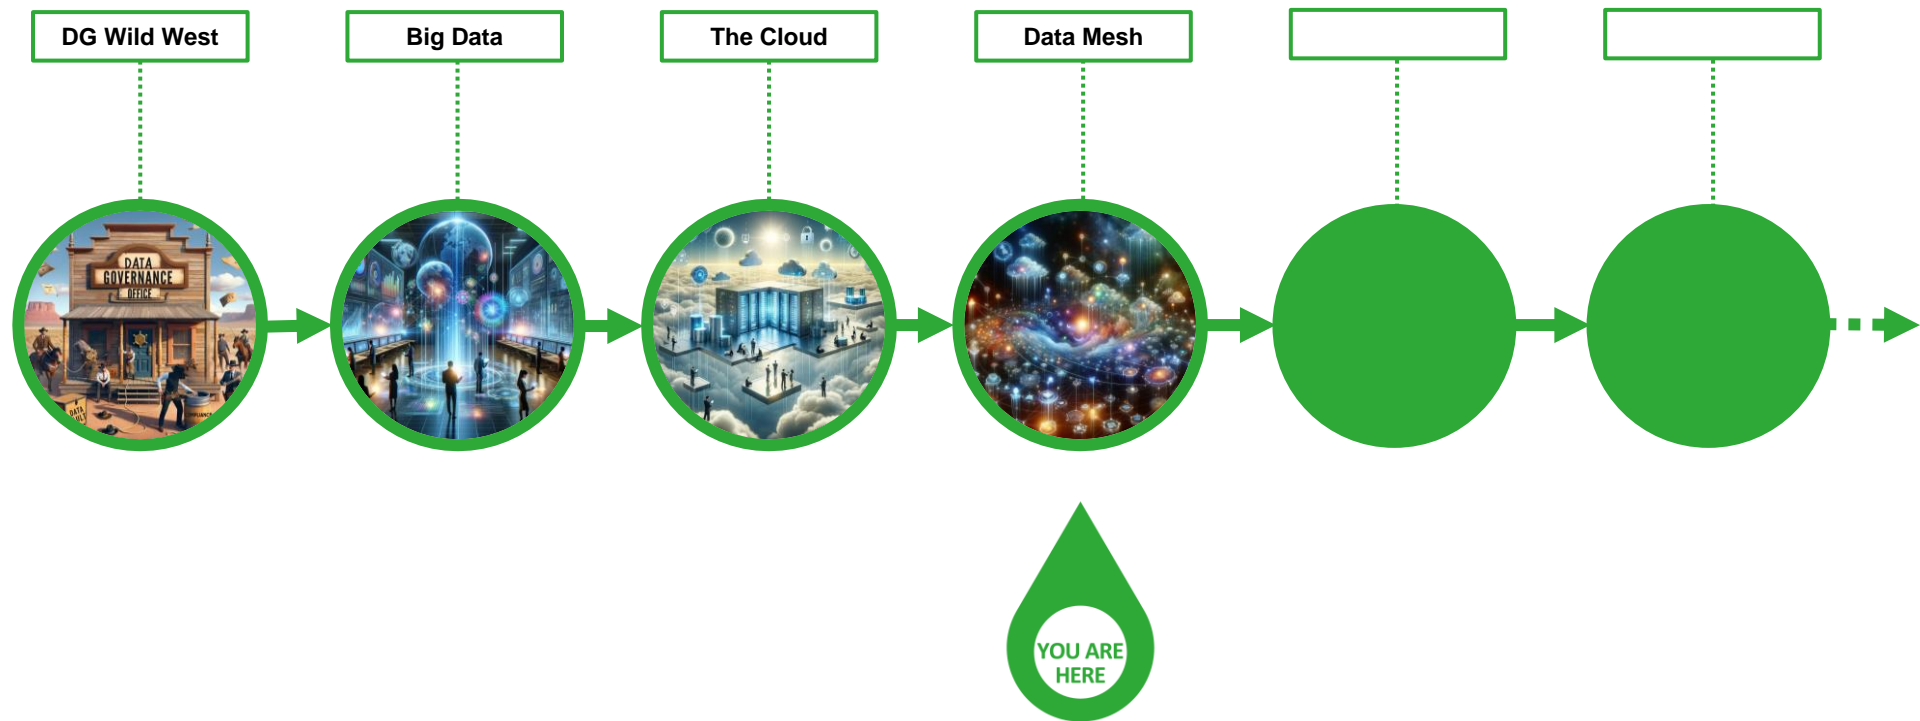

NO CHANGE

NO CHANGE

DG Wild West

Big Data

The Cloud

The image depicts a vibrant, futuristic digital landscape. In the center, a large, glowing blue and purple nebula or galaxy is visible. Surrounding it are several stylized, glowing clouds in various colors (blue, green, orange, red). These clouds are interconnected by a complex network of glowing lines and nodes, representing data flow and connectivity. The nodes are represented by various geometric shapes like circles, squares, and hexagons, some containing icons like a globe or a person. The overall scene is set against a dark, starry background, suggesting a vast digital space or a networked environment. The text "Data Governance for Data Mesh" is overlaid on a semi-transparent dark band across the middle of the image.

Data Governance for Data Mesh

More than technology

Democratization of data

Evolution is needed

More than technology

Democratization of data

Evolution is needed

More than technology

Democratization of data

Evolution is needed

More than technology

Democratization of data

Evolution is needed

Roles and responsibilities
need to evolve...

Data Product Owners

DG Wild West

Big Data

The Cloud

Data Mesh

**YOU ARE
HERE**

Standards

Policies

Data Quality

Data Governance Policy