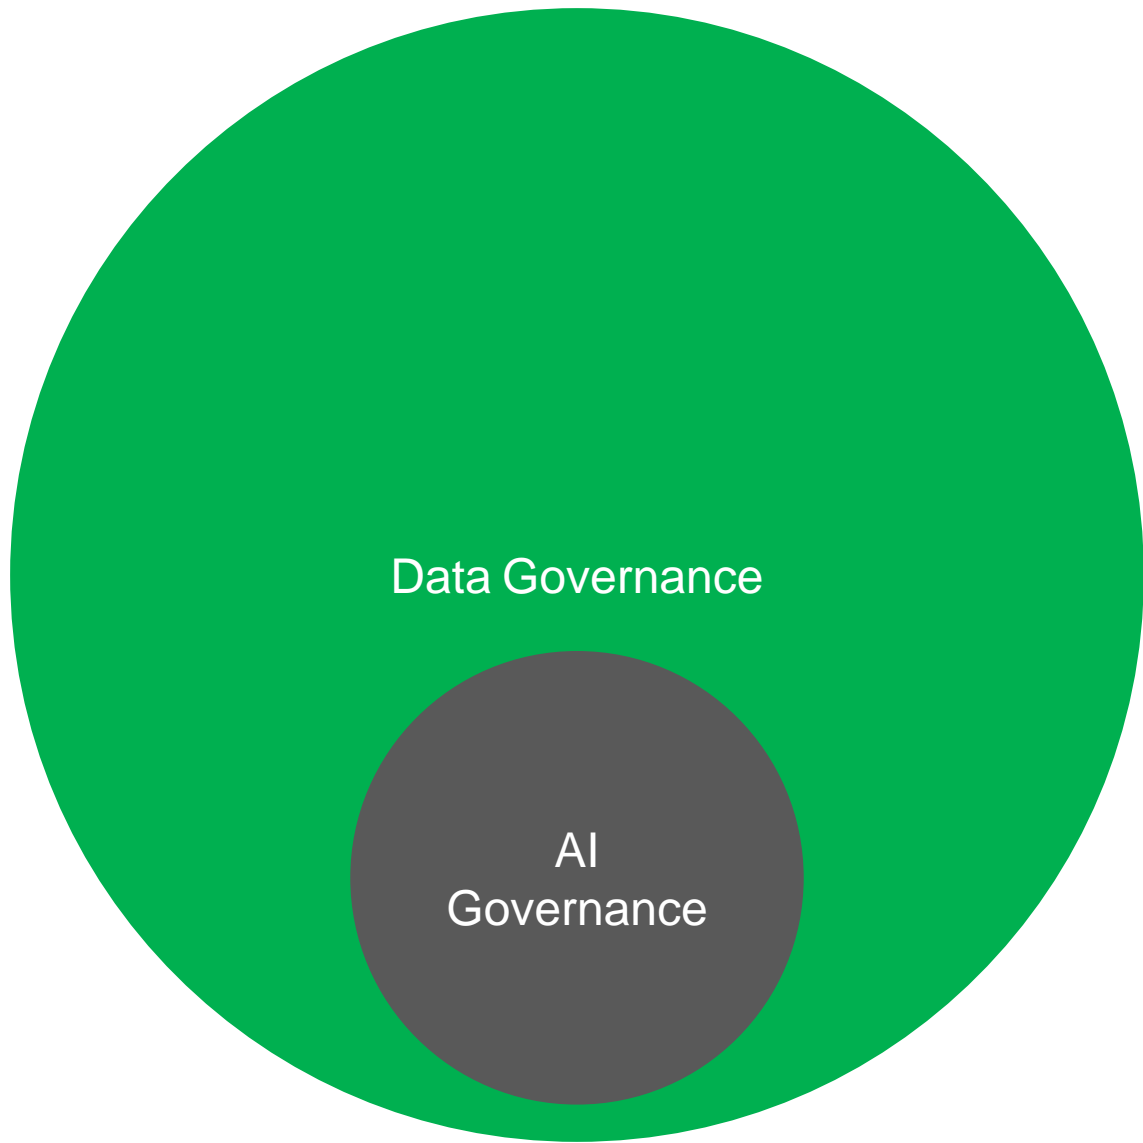

Big Data

The Cloud

Data Mesh

**YOU ARE
HERE**

Standards

Policies

Data Quality

Data Governance Policy

Data Governance

TAPNIEK
BATTERIJ'S
WEN NAVE

Data Governance

AI
Governance

DG Wild West

Big Data

The Cloud

Data Mesh

DG for AI

Changing Job role?

What do you think?

The image depicts two stylized human figures, one on the left and one on the right, facing each other. They are rendered in a digital, wireframe-like style with glowing particles. The figure on the left is surrounded by vibrant blue and purple energy trails that fan out behind it. The figure on the right is surrounded by a spectrum of colorful energy trails, including red, orange, yellow, and green. The background is a dark space filled with a grid of glowing lines, various geometric shapes like hexagons and circles, and scattered points of light in various colors. The overall atmosphere is futuristic and high-tech.